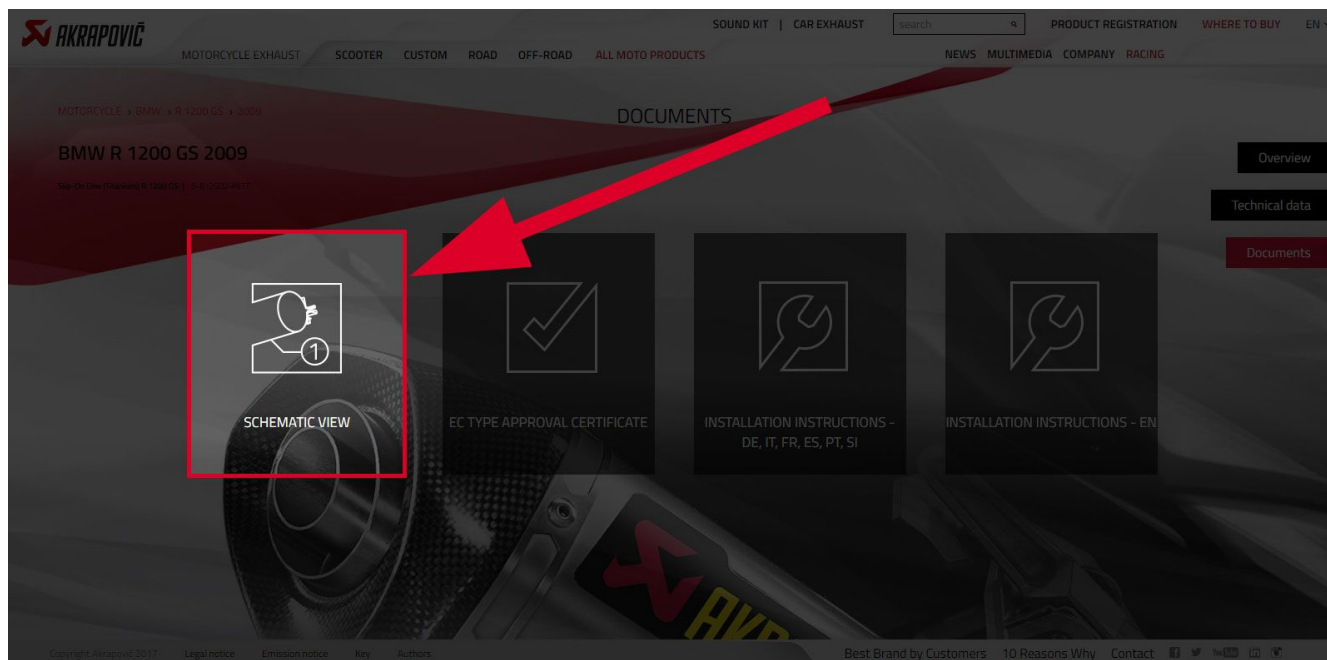

8 - Na aba "Documents", clique em "Schematic View"(Visão do Esquema)

Você será direcionado(a) a pagina descritiva do produto.

Lá, você conseguirá identificar o número de vendas e a descrição do produto.

No.	SALES CODE	DESCRIPTION	QTY.
1	S-B8SO4-HRT	slip on system	1
2	V-EC200	end cap CA	1
3	P-TT31	titanium tape	2
4	P-HST2AL	sticker	1
5	P-R32	clamp SS	1
6	V-TUV052L/2	noise insert SS	1
7	P-FB40	bolt	1
8	P-FB23	bolt	1
9	P-DR4	washer SS	1
10	P-DR75	bush AL	1
11	P-DR10	spacer bushe AL	1
12	P-RPCK19	muffler repack kit	1
13	P-RKS375RT45	sleeve kit factory	1